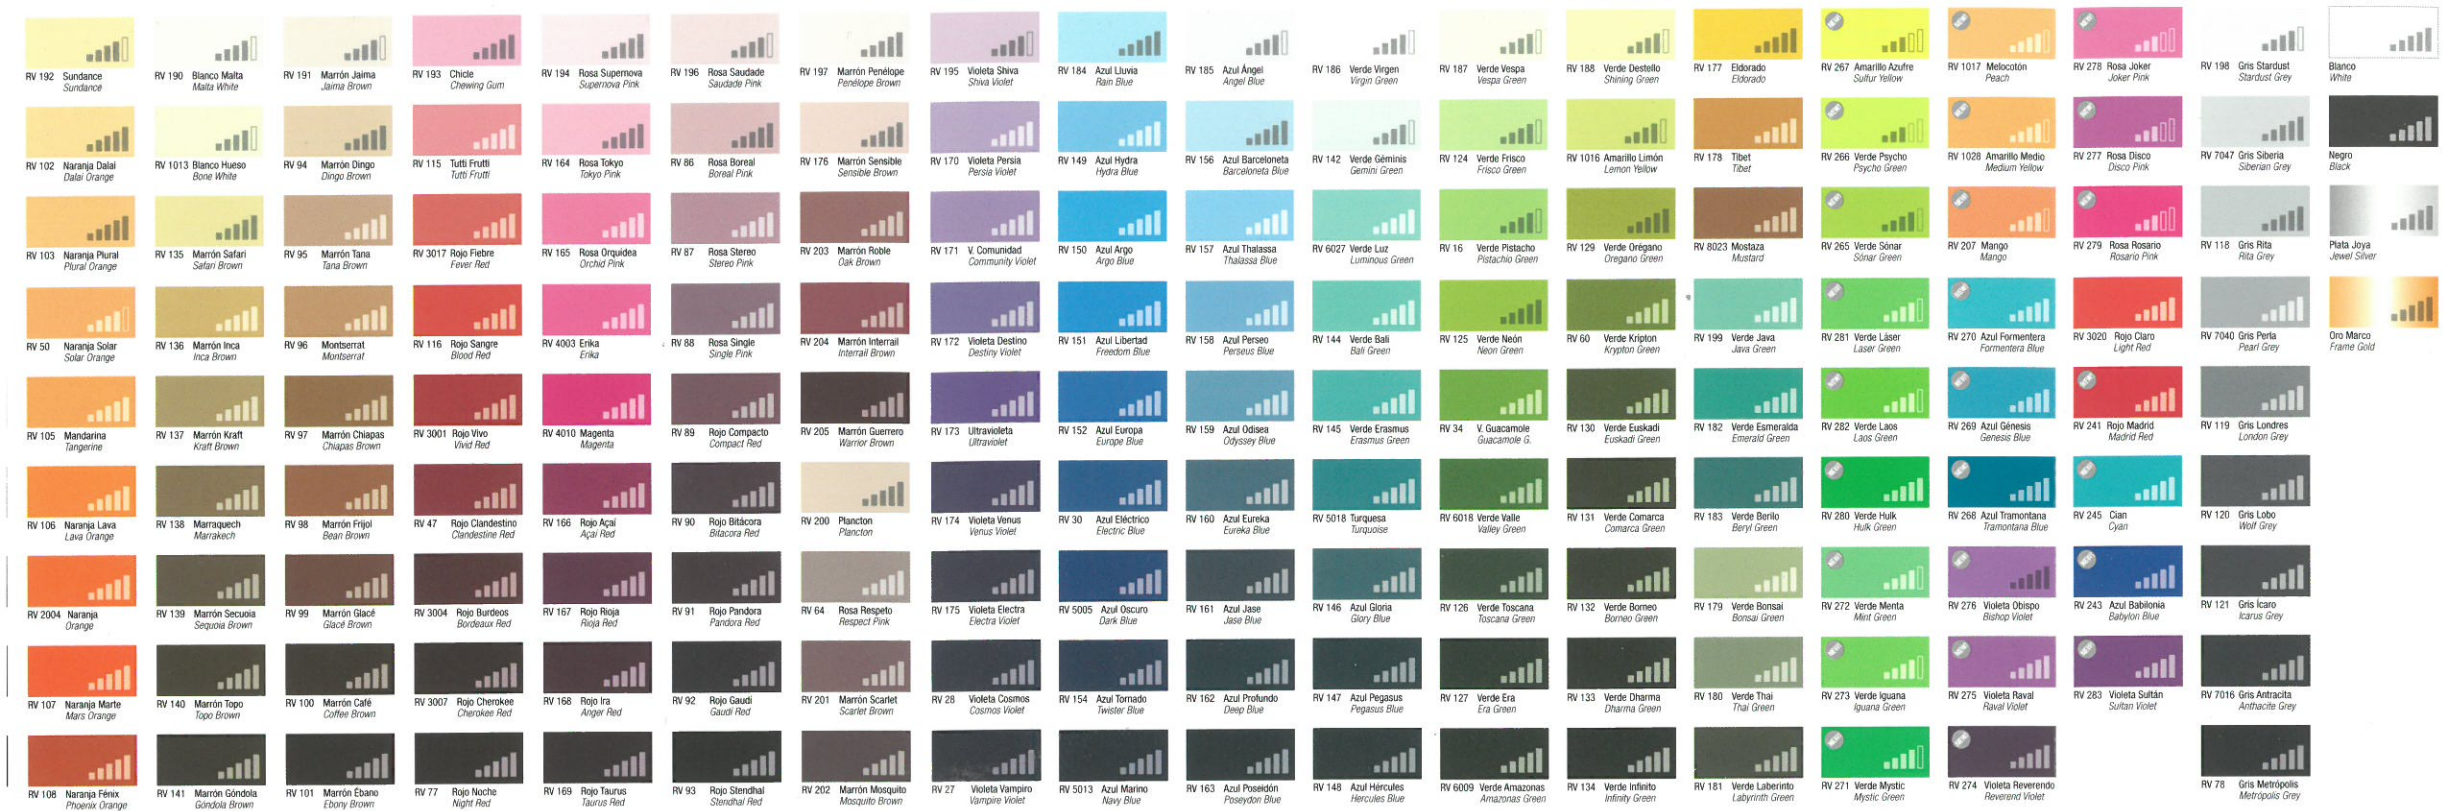

chart Carta de colores

vel / Nivel de opacidad